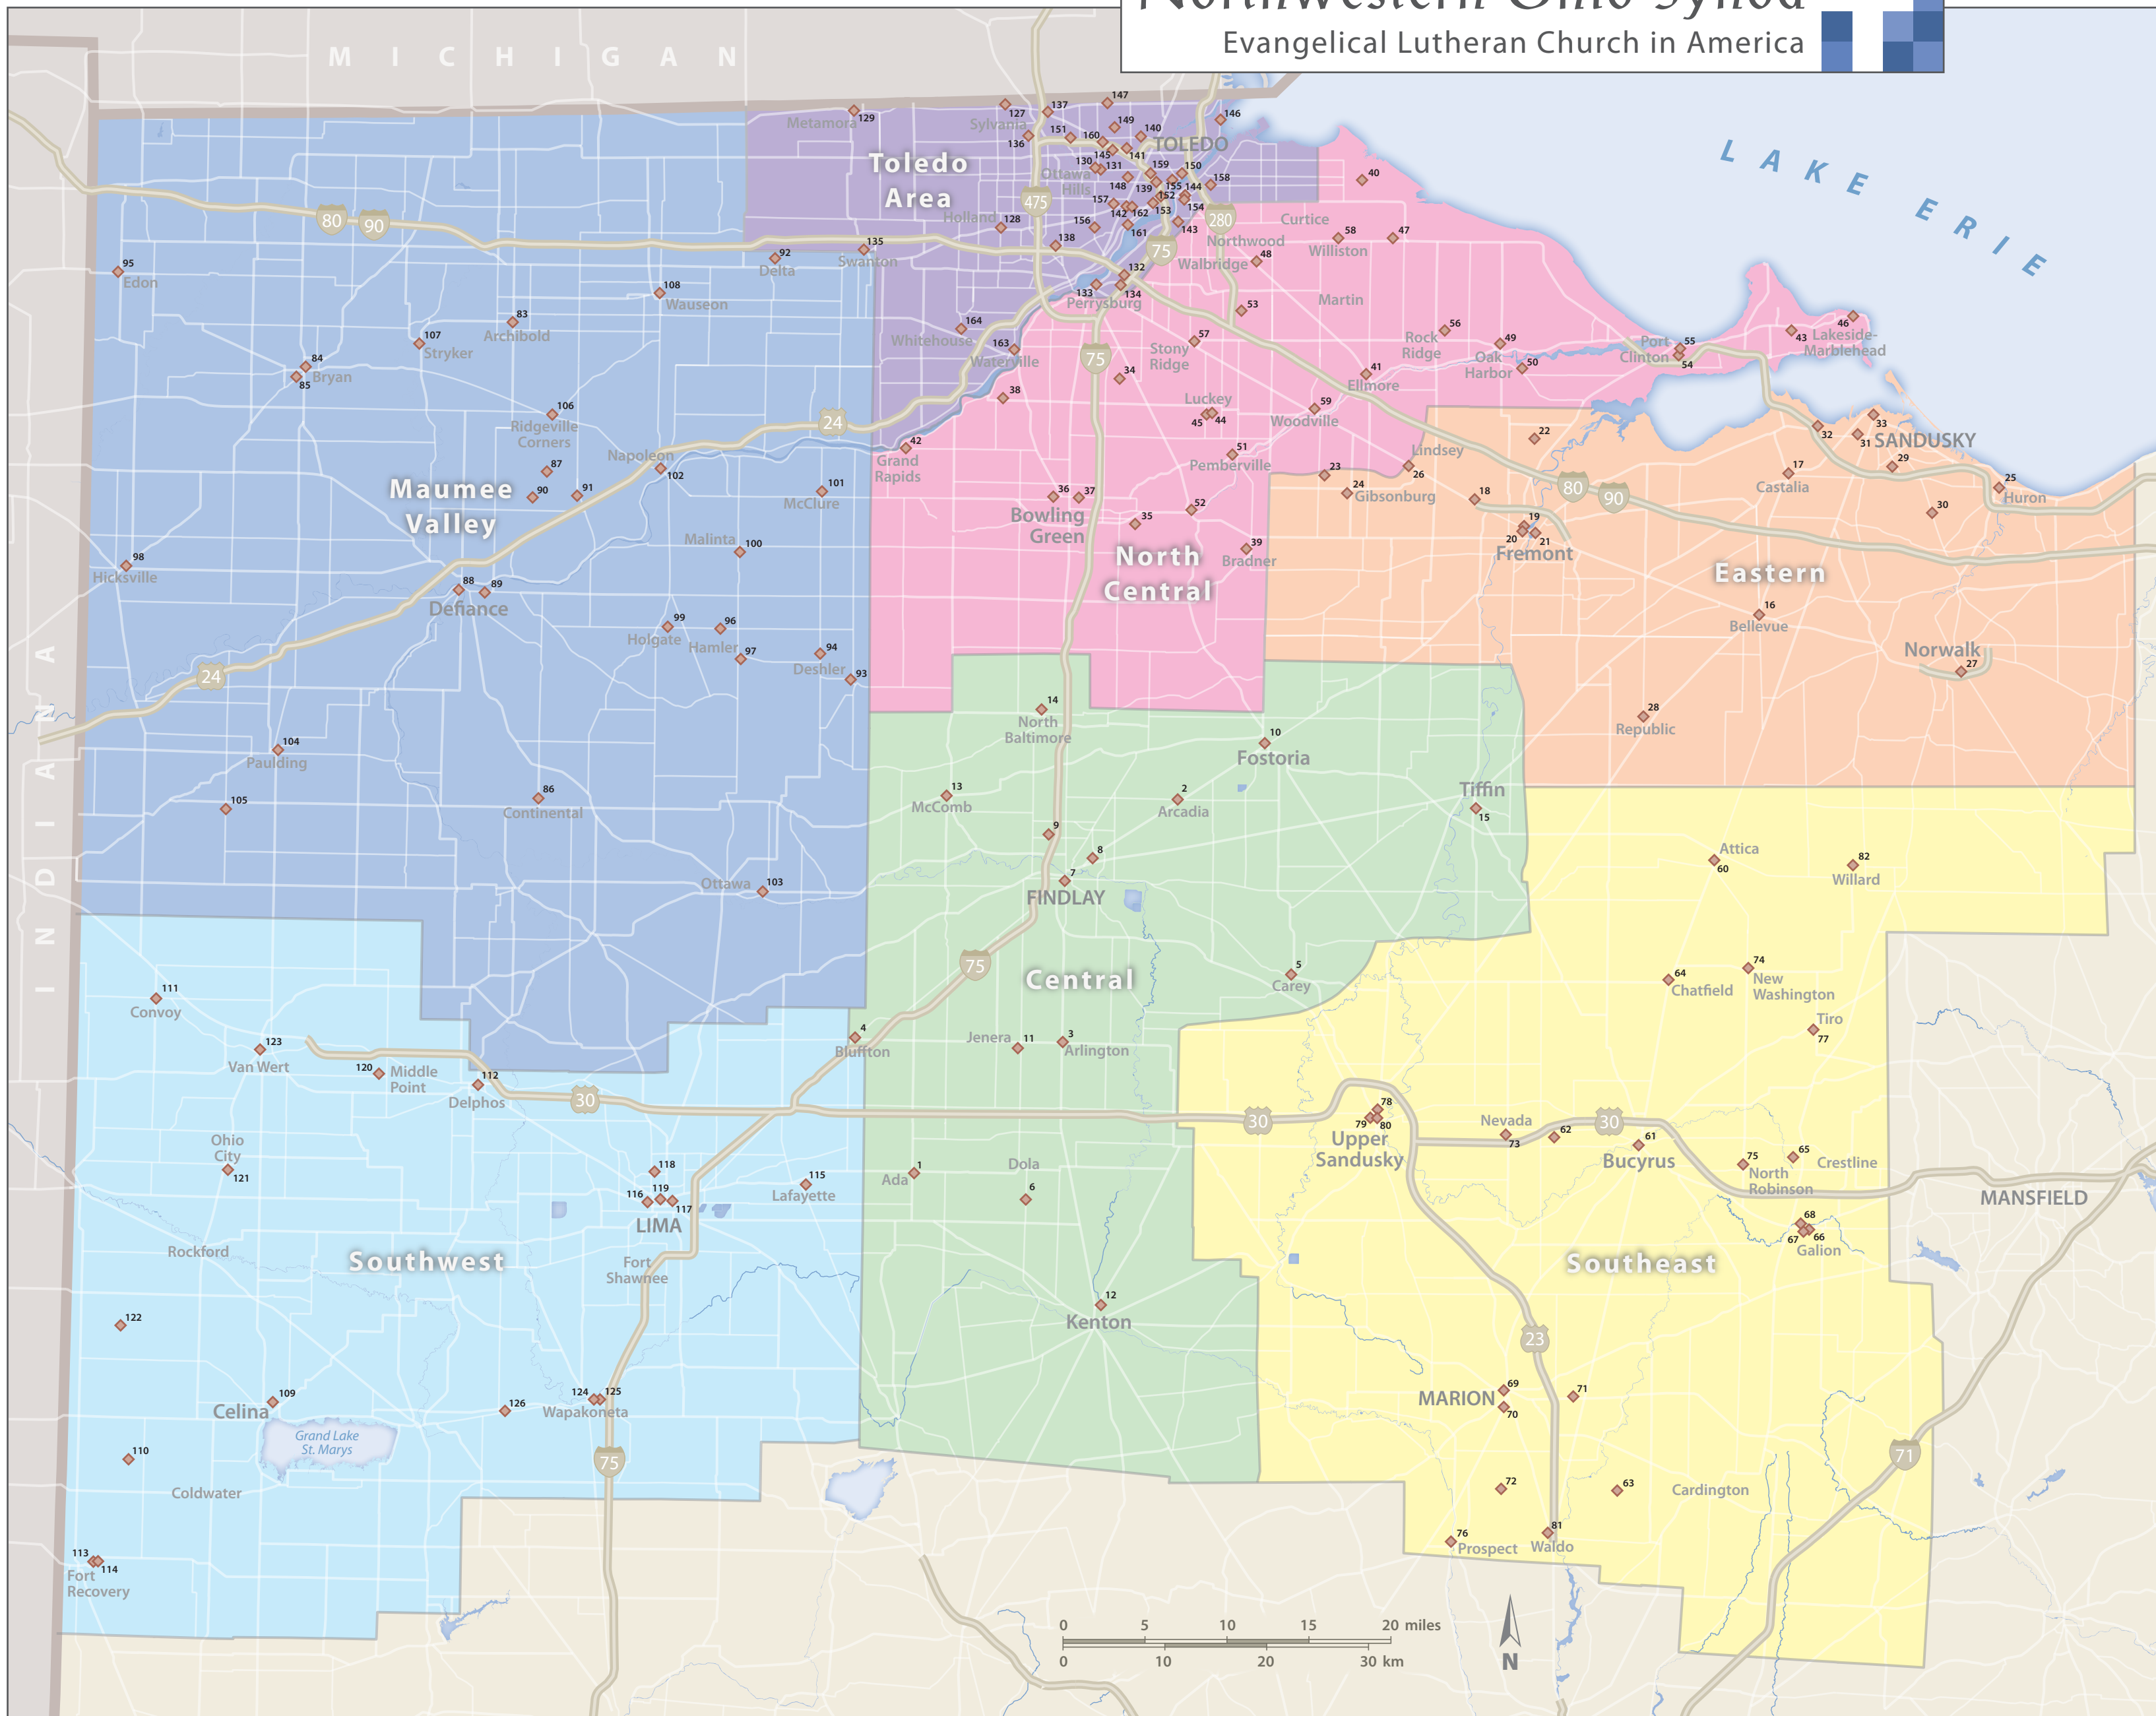

Northwestern Ohio Synod

Evangelical Lutheran Church in America

Congregations

CENTRAL CONFERENCE

- 1 St Mark Lutheran Church Ada
- 2 Trinity Lutheran Church Arcadia
- 3 Good Hope Lutheran Church Arlington
- 4 English Lutheran Church Bluffton
- 5 Christ Lutheran Church Carey
- 6 St John Lutheran Church Dola
- 7 First Lutheran Church Findlay
- 8 St John's Lutheran Church Findlay
- 9 Trinity Lutheran Church Findlay
- 10 Hope Lutheran Church Fostoria
- 11 St Paul Lutheran Church Jenera
- 12 Our Savior's Lutheran Church Kenton
- 13 St John's Lutheran Church McComb
- 14 St Luke's Lutheran Church North Baltimore
- 15 First Lutheran Church Tiffin

EASTERN CONFERENCE

- 16 St John Lutheran Church Bellevue
- 17 Grace Lutheran Church Castalia
- 18 Faith Lutheran Church Fremont
- 19 Grace Lutheran Church Fremont
- 20 St John's Lutheran Church Fremont
- 21 St Mark's Lutheran Church Fremont
- 22 Trinity Lutheran Church Fremont
- 23 First English Lutheran Church Gibsonburg
- 24 Zion Lutheran Church Gibsonburg
- 25 Zion Lutheran Church Huron
- 26 Emmanuel Lutheran Church Lindsey
- 27 St Peter Lutheran Church Norwalk
- 28 Zion Lutheran Church Republic
- 29 Resurrection Lutheran Church Sandusky
- 30 St John's Lutheran Church (Union Corners) Sandusky
- 31 St Paul Lutheran Church Sandusky
- 32 Trinity Lutheran Church Sandusky
- 33 Zion Lutheran Church Sandusky